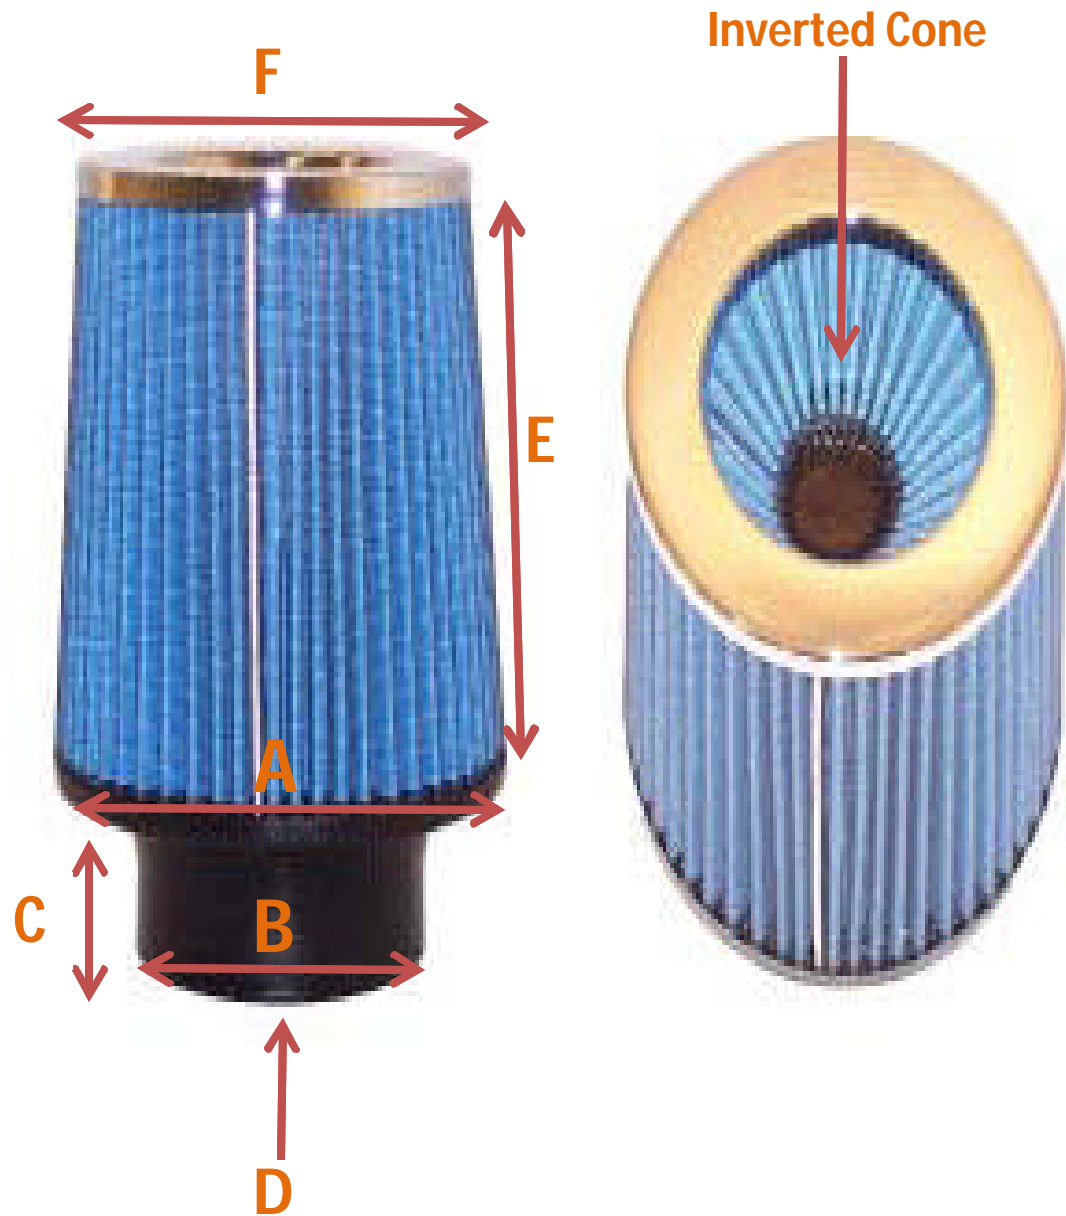

# EaAU Features

A = Base O.D.

B = Flange I.D.

C = Flange Length

D = Flange Type

E = Media Height

F = Top O.D.

Amsoil Number	EaAU3560
K&N Number	RU-0950
Product Style	Round Tapered
Base OD	6"
Flange ID	3.5"
Flange Length	1.75"
Flange Type	Center
Media Height	6"
Top OD	5"

Amsoil Number	EaAU4095
K&N Number	RC-4780
Product Style	Round Tapered
Base OD	6.625"
Flange ID	4"
Flange Length	1.688"
Flange Type	Centered
Media Height	9.5"
Top OD	5.25"

Amsoil Number	EaAU4091
K&N Number	RC-5102
Product Style	Oval Tapered
Base OD	9.5" X 6.75"
Flange ID	4"
Flange Length	1.875"
Flange Type	Off Set
Media Height	8.938"
Top OD	9.00" X 5.5"

Amsoil Number	EaAU4178
K&N Number	RC-4900
Product Style	Round Tapered
Base OD	7.375"
Flange ID	4.125"
Flange Length	1.125"
Flange Type	Centered
Media Height	7.875"
Top OD	6.625"

Amsoil Number	EaAU6080
K&N Number	RF-1020
Product Style	Round Tapered
Base OD	7.5"
Flange ID	6"
Flange Length	1"
Flange Type	Centered
Media Height	8"
Top OD	5"

Amsoil Number	EaAU6075
K&N Number	RF-1041
Product Style	Round Tapered
Base OD	7.5"
Flange ID	6"
Flange Length	1"
Flange Type	Centered
Media Height	7.5"
Top OD	5"

Amsoil Number	EaAU6065
K&N Number	RF-1042
Product Style	Round Tapered
Base OD	7.5"
Flange ID	6"
Flange Length	1"
Flange Type	Centered
Media Height	6.5"
Top OD	5"